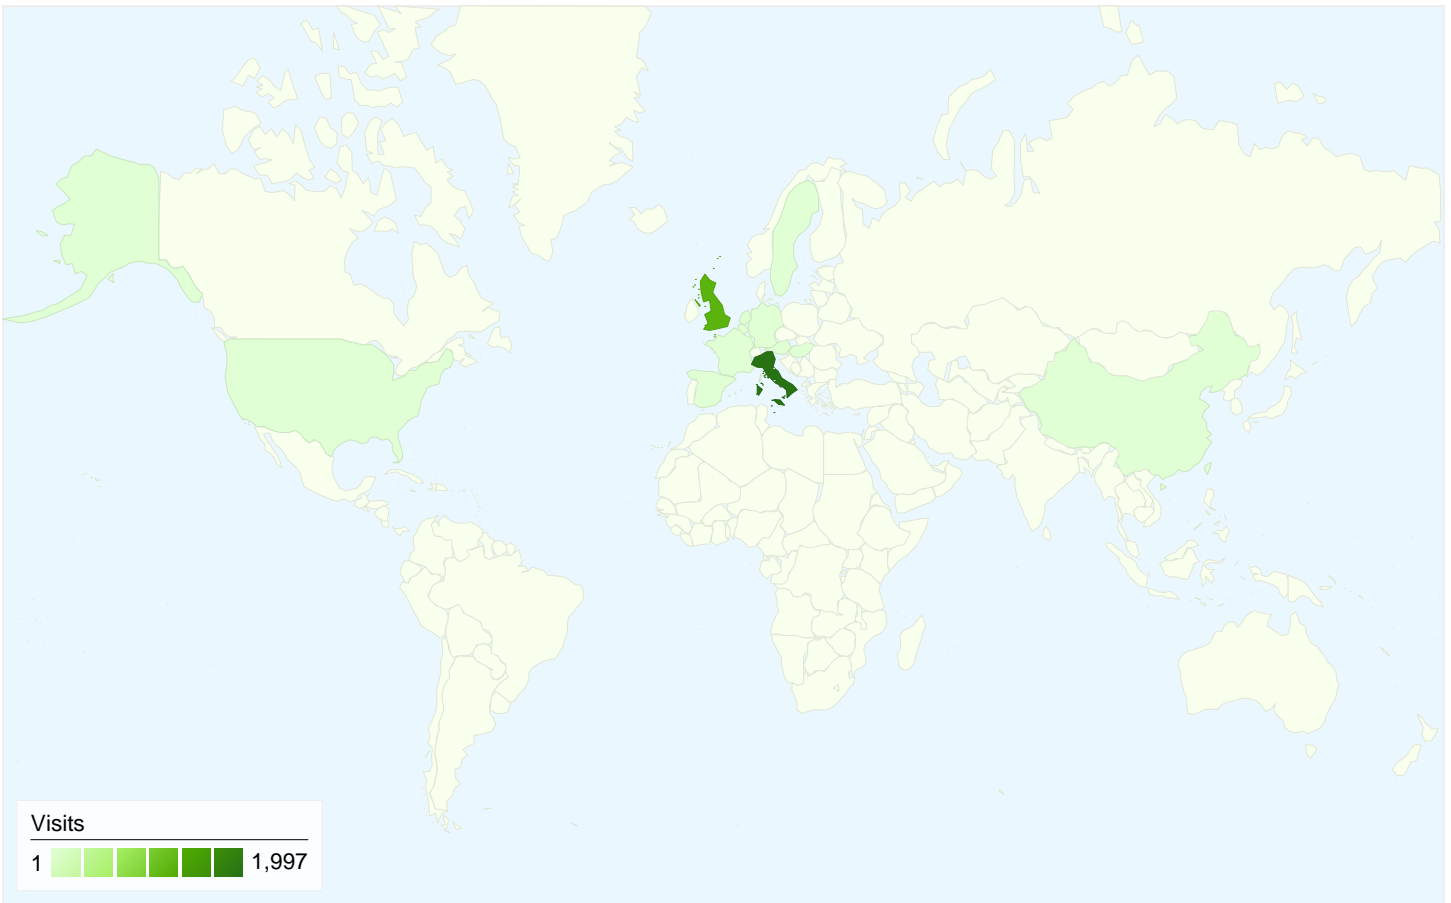

All traffic sources sent a total of 3,289 visits

9.36% Direct Traffic

73.94% Referring Sites

16.69% Search Engines

Top Traffic Sources

Sources	Visits	% visits	Keywords	Visits	% visits
lomb.cgil.it (referral)	2,225	67.65%	rsu ibm segrate	122	22.22%
google (organic)	515	15.66%	remissioning	10	1.82%
(direct) ((none))	308	9.36%	non solo aibiemers	8	1.46%
blogger.com (referral)	86	2.61%	clausola espressa di anticipo	6	1.09%
212.183.164.41 (referral)	32	0.97%	ibm remissioning	5	0.91%

3,289 visits came from 13 countries/territories

Site Usage

Country/Territory	Visits	Pages/Visit	Avg. Time on Site	% New Visits	Bounce Rate
Italy	1,997	1.80	00:01:40	51.23%	63.50%
United Kingdom	1,250	2.06	00:02:49	42.24%	55.28%
Netherlands	14	1.93	00:02:22	21.43%	42.86%
United States	5	1.60	00:01:27	80.00%	40.00%
France	5	3.00	00:05:10	60.00%	20.00%
Germany	4	1.00	00:00:00	100.00%	100.00%
(not set)	4	2.75	00:05:50	100.00%	50.00%
Spain	3	3.33	00:07:12	100.00%	66.67%
China	2	1.00	00:00:00	50.00%	100.00%
Hungary	2	1.50	00:01:18	50.00%	50.00%