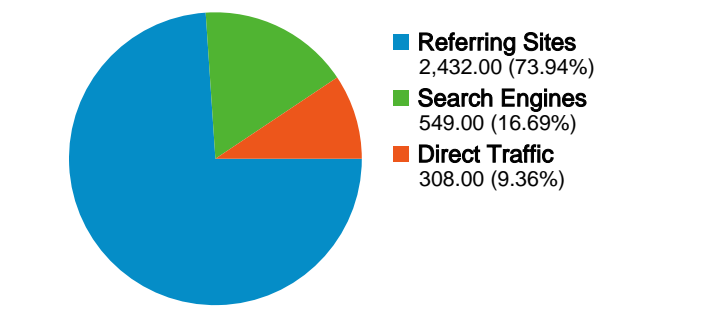

Traffic Sources Overview

Content Overview

Pages	Pageviews	% Pageviews
/	1,775	28.40%
/2008/05/quale-mission-per-il-	1,220	19.52%
/2008/02/waiting-on-	976	15.62%
/2008/05/interrotte-le-trattative-	292	4.67%
/2008/09/moving-from-	210	3.36%