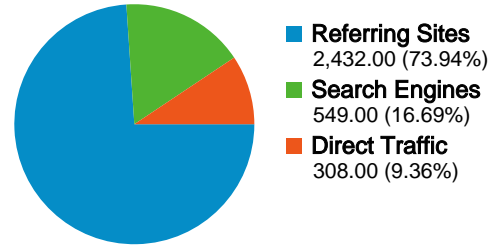

1,581 people visited this site

 **3,289** Visits

 **1,581** Absolute Unique Visitors

 **6,250** Pageviews

 **1.90** Average Pageviews

 **00:02:07** Time on Site

 **60.26%** Bounce Rate

 **47.95%** New Visits

Technical Profile

Browser	Visits	% visits	Connection Speed	Visits	% visits
Internet Explorer	2,243	68.20%	T1	1,471	44.72%
Firefox	993	30.19%	Unknown	1,051	31.96%
Chrome	31	0.94%	DSL	569	17.30%
Opera	7	0.21%	OC3	128	3.89%
Netscape	6	0.18%	Dialup	69	2.10%

All traffic sources sent a total of 3,289 visits

9.36% Direct Traffic

73.94% Referring Sites

16.69% Search Engines

Top Traffic Sources

Sources	Visits	% visits	Keywords	Visits	% visits
lomb.cgil.it (referral)	2,225	67.65%	rsu ibm segrate	122	22.22%
google (organic)	515	15.66%	remissioning	10	1.82%
(direct) ((none))	308	9.36%	non solo aibiemers	8	1.46%
blogger.com (referral)	86	2.61%	clausola espressa di anticipo	6	1.09%
212.183.164.41 (referral)	32	0.97%	ibm remissioning	5	0.91%

3,289 visits came from 13 countries/territories

Site Usage

Country/Territory	Visits	Pages/Visit	Avg. Time on Site	% New Visits	Bounce Rate
Italy	1,997	1.80	00:01:40	51.23%	63.50%
United Kingdom	1,250	2.06	00:02:49	42.24%	55.28%
Netherlands	14	1.93	00:02:22	21.43%	42.86%
United States	5	1.60	00:01:27	80.00%	40.00%
France	5	3.00	00:05:10	60.00%	20.00%
Germany	4	1.00	00:00:00	100.00%	100.00%
(not set)	4	2.75	00:05:50	100.00%	50.00%
Spain	3	3.33	00:07:12	100.00%	66.67%
China	2	1.00	00:00:00	50.00%	100.00%
Hungary	2	1.50	00:01:18	50.00%	50.00%