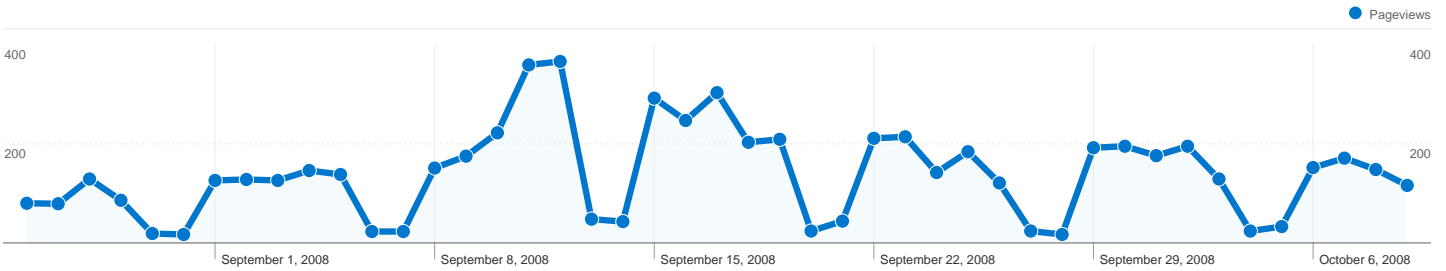

Site Usage

3,289 Visits

60.26% Bounce Rate

6,250 Pageviews

00:02:07 Avg. Time on Site

1.90 Pages/Visit

47.95% % New Visits

Visitors Overview

1,581 people visited this site

 **3,289** Visits

 **1,581** Absolute Unique Visitors

 **6,250** Pageviews

 **1.90** Average Pageviews

 **00:02:07** Time on Site

 **60.26%** Bounce Rate

 **47.95%** New Visits

All traffic sources sent a total of 3,289 visits

9.36% Direct Traffic

73.94% Referring Sites

16.69% Search Engines

Top Traffic Sources

Sources	Visits	% visits	Keywords	Visits	% visits
lomb.cgil.it (referral)	2,225	67.65%	rsu ibm segrate	122	22.22%
google (organic)	515	15.66%	remissioning	10	1.82%
(direct) ((none))	308	9.36%	non solo aibiemers	8	1.46%
blogger.com (referral)	86	2.61%	clausola espressa di anticipo	6	1.09%
212.183.164.41 (referral)	32	0.97%	ibm remissioning	5	0.91%

3,289 visits came from 13 countries/territories

Site Usage

Country/Territory	Visits	Pages/Visit	Avg. Time on Site	% New Visits	Bounce Rate
Italy	1,997	1.80	00:01:40	51.23%	63.50%
United Kingdom	1,250	2.06	00:02:49	42.24%	55.28%
Netherlands	14	1.93	00:02:22	21.43%	42.86%
United States	5	1.60	00:01:27	80.00%	40.00%
France	5	3.00	00:05:10	60.00%	20.00%
Germany	4	1.00	00:00:00	100.00%	100.00%
(not set)	4	2.75	00:05:50	100.00%	50.00%
Spain	3	3.33	00:07:12	100.00%	66.67%
China	2	1.00	00:00:00	50.00%	100.00%
Hungary	2	1.50	00:01:18	50.00%	50.00%