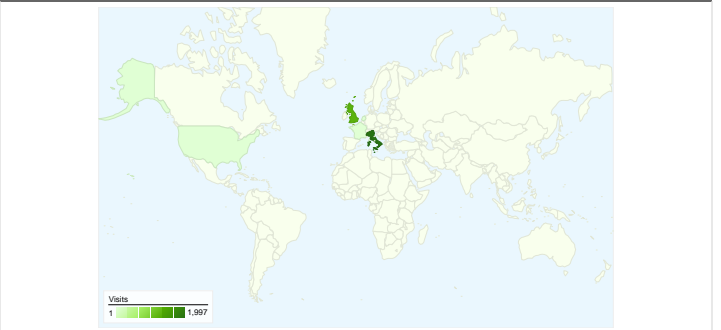

Site Usage

3,289 Visits

60.26% Bounce Rate

6,250 Pageviews

00:02:07 Avg. Time on Site

1.90 Pages/Visit

47.95% % New Visits

Visitors Overview

Map Overlay world

Traffic Sources Overview

Content Overview

Pages	Pageviews	% Pageviews
/	1,775	28.40%
/2008/05/quale-mission-per-il-	1,220	19.52%
/2008/02/waiting-on-	976	15.62%
/2008/05/interrotte-le-trattative-	292	4.67%
/2008/09/moving-from-	210	3.36%

1,581 people visited this site

 **3,289** Visits

 **1,581** Absolute Unique Visitors

 **6,250** Pageviews

 **1.90** Average Pageviews

 **00:02:07** Time on Site

 **60.26%** Bounce Rate

 **47.95%** New Visits

3,289 visits came from 13 countries/territories

Site Usage

Country/Territory	Visits	Pages/Visit	Avg. Time on Site	% New Visits	Bounce Rate
Italy	1,997	1.80	00:01:40	51.23%	63.50%
United Kingdom	1,250	2.06	00:02:49	42.24%	55.28%
Netherlands	14	1.93	00:02:22	21.43%	42.86%
United States	5	1.60	00:01:27	80.00%	40.00%
France	5	3.00	00:05:10	60.00%	20.00%
Germany	4	1.00	00:00:00	100.00%	100.00%
(not set)	4	2.75	00:05:50	100.00%	50.00%
Spain	3	3.33	00:07:12	100.00%	66.67%
China	2	1.00	00:00:00	50.00%	100.00%
Hungary	2	1.50	00:01:18	50.00%	50.00%