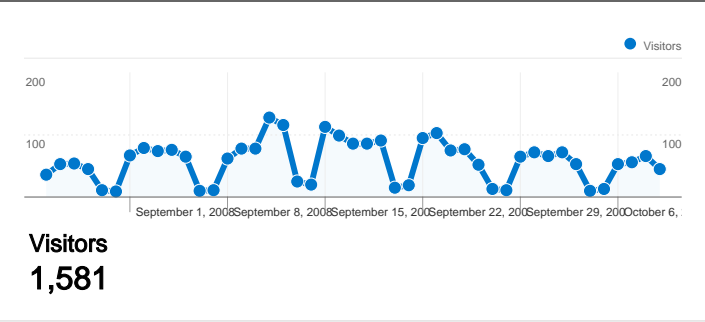

Site Usage

3,289 Visits

60.26% Bounce Rate

6,250 Pageviews

00:02:07 Avg. Time on Site

1.90 Pages/Visit

47.95% % New Visits

Visitors Overview

1,581 people visited this site

 **3,289** Visits

 **1,581** Absolute Unique Visitors

 **6,250** Pageviews

 **1.90** Average Pageviews

 **00:02:07** Time on Site

 **60.26%** Bounce Rate

 **47.95%** New Visits

3,289 visits came from 13 countries/territories

Site Usage

Country/Territory	Visits	Pages/Visit	Avg. Time on Site	% New Visits	Bounce Rate
Italy	1,997	1.80	00:01:40	51.23%	63.50%
United Kingdom	1,250	2.06	00:02:49	42.24%	55.28%
Netherlands	14	1.93	00:02:22	21.43%	42.86%
United States	5	1.60	00:01:27	80.00%	40.00%
France	5	3.00	00:05:10	60.00%	20.00%
Germany	4	1.00	00:00:00	100.00%	100.00%
(not set)	4	2.75	00:05:50	100.00%	50.00%
Spain	3	3.33	00:07:12	100.00%	66.67%
China	2	1.00	00:00:00	50.00%	100.00%
Hungary	2	1.50	00:01:18	50.00%	50.00%

Pages on this site were viewed a total of 6,250 times

 **6,250** Pageviews

 **4,916** Unique Views

 **60.26%** Bounce Rate

Top Content

Pages	Pageviews	% Pageviews
/	1,775	28.40%
/2008/05/quale-mission-per-il-remissioning.html	1,220	19.52%
/2008/02/waiting-on-bench.html?showComment=1217326260000	976	15.62%
/2008/05/interrotte-le-trattative-sulle.html	292	4.67%
/2008/09/moving-from-vimercate.html	210	3.36%