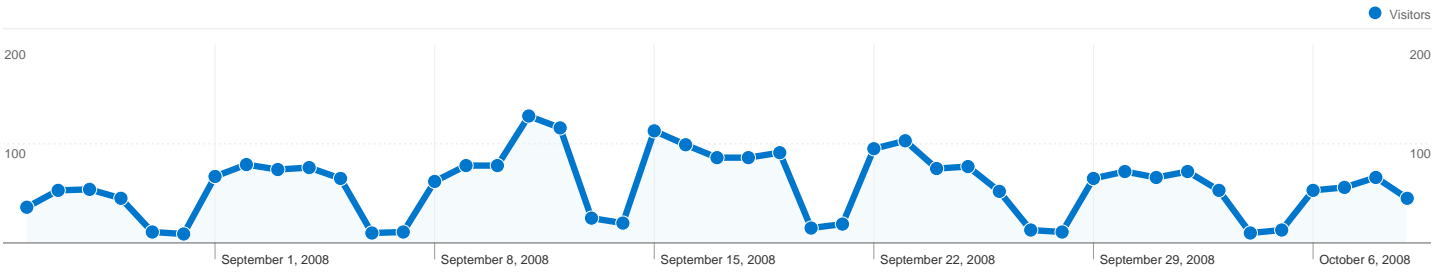

Site Usage

3,289 Visits

60.26% Bounce Rate

6,250 Pageviews

00:02:07 Avg. Time on Site

1.90 Pages/Visit

47.95% % New Visits

Visitors Overview

1,581 people visited this site

 **3,289** Visits

 **1,581** Absolute Unique Visitors

 **6,250** Pageviews

 **1.90** Average Pageviews

 **00:02:07** Time on Site

 **60.26%** Bounce Rate

 **47.95%** New Visits

3,289 visits came from 13 countries/territories

Site Usage

Country/Territory	Visits	Pages/Visit	Avg. Time on Site	% New Visits	Bounce Rate
Italy	1,997	1.80	00:01:40	51.23%	63.50%
United Kingdom	1,250	2.06	00:02:49	42.24%	55.28%
Netherlands	14	1.93	00:02:22	21.43%	42.86%
United States	5	1.60	00:01:27	80.00%	40.00%
France	5	3.00	00:05:10	60.00%	20.00%
Germany	4	1.00	00:00:00	100.00%	100.00%
(not set)	4	2.75	00:05:50	100.00%	50.00%
Spain	3	3.33	00:07:12	100.00%	66.67%
China	2	1.00	00:00:00	50.00%	100.00%
Hungary	2	1.50	00:01:18	50.00%	50.00%

Pages on this site were viewed a total of 6,250 times

 **6,250** Pageviews

 **4,916** Unique Views

 **60.26%** Bounce Rate

Top Content

Pages	Pageviews	% Pageviews
/	1,775	28.40%
/2008/05/quale-mission-per-il-remissioning.html	1,220	19.52%
/2008/02/waiting-on-bench.html?showComment=1217326260000	976	15.62%
/2008/05/interrotte-le-trattative-sulle.html	292	4.67%
/2008/09/moving-from-vimercate.html	210	3.36%