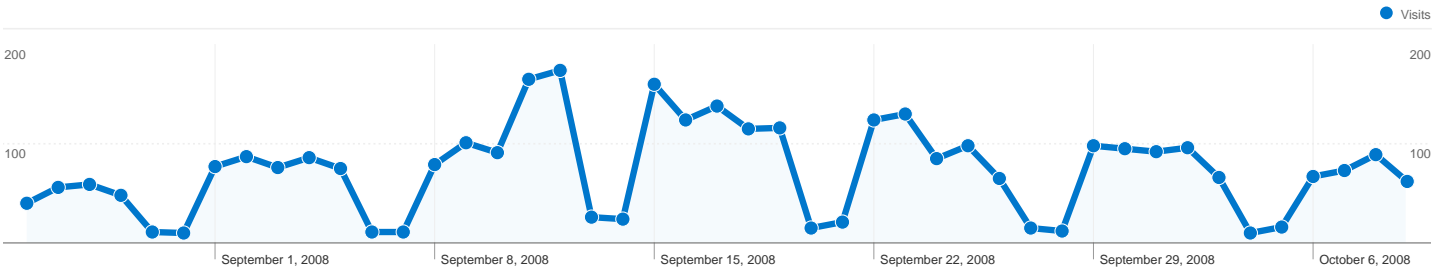

All traffic sources sent a total of 3,289 visits

9.36% Direct Traffic

73.94% Referring Sites

16.69% Search Engines