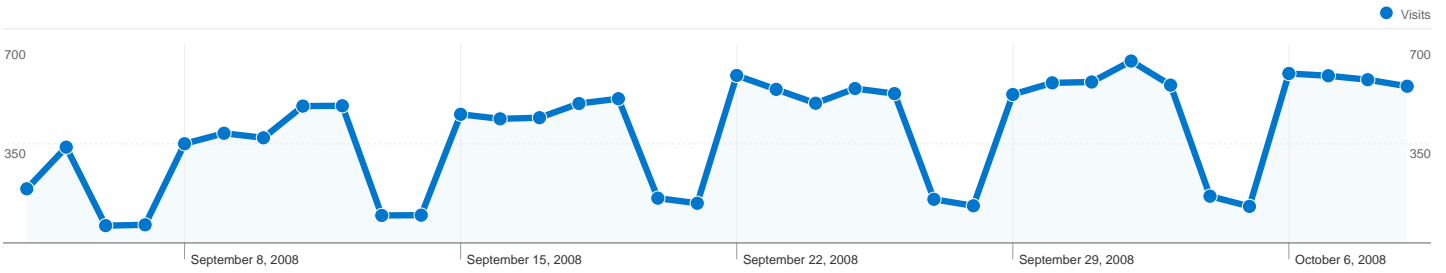

Site Usage

14,007 Visits

58.74% Bounce Rate

33,847 Pageviews

00:01:44 Avg. Time on Site

2.42 Pages/Visit

61.15% % New Visits

Visitors Overview

Goals Overview

8,570 people visited this site

14,007 Visits

8,570 Absolute Unique Visitors

33,847 Pageviews

2.42 Average Pageviews

00:01:44 Time on Site

58.74% Bounce Rate

All traffic sources sent a total of 14,007 visits

44.48% Direct Traffic

4.06% Referring Sites

51.46% Search Engines

Top Traffic Sources

Sources	Visits	% visits	Keywords	Visits	% visits
google (organic)	6,386	45.59%	rsu ibm	952	13.21%
(direct) ((none))	6,231	44.48%	infortunio sul lavoro	124	1.72%
alice (organic)	281	2.01%	reperibilità	120	1.66%
rsuibmsegrate.blogspot.com	209	1.49%	"reskilling"+"ibm"	90	1.25%
msn (organic)	196	1.40%	rsu ibm italia	76	1.05%

Site Usage

Country/Territory	Visits	Pages/Visit	Avg. Time on Site	% New Visits	Bounce Rate
Italy	9,877	2.17	00:01:26	71.87%	65.40%
United Kingdom	3,676	3.16	00:02:40	29.54%	38.52%
United States	139	1.81	00:01:02	90.65%	84.89%
Ireland	56	1.00	00:00:00	100.00%	100.00%
Germany	53	1.55	00:00:58	81.13%	71.70%
France	47	2.45	00:00:55	78.72%	57.45%
Netherlands	43	1.88	00:01:44	41.86%	51.16%
(not set)	28	1.54	00:00:35	89.29%	82.14%
Switzerland	17	1.53	00:00:12	100.00%	70.59%
Belgium	11	1.18	00:00:02	90.91%	90.91%