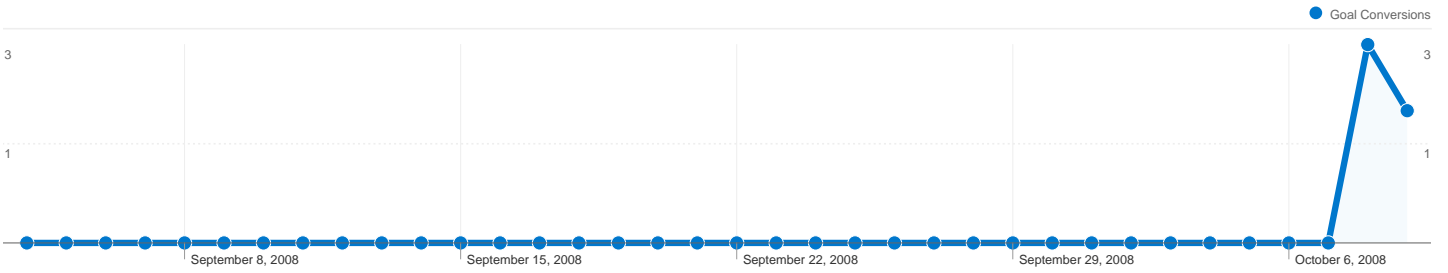

Goals Overview

8,570 people visited this site

14,007 Visits

8,570 Absolute Unique Visitors

33,847 Pageviews

2.42 Average Pageviews

00:01:44 Time on Site

58.74% Bounce Rate

All traffic sources sent a total of 14,007 visits

44.48% Direct Traffic

4.06% Referring Sites

51.46% Search Engines

Top Traffic Sources

Sources	Visits	% visits	Keywords	Visits	% visits
google (organic)	6,386	45.59%	rsu ibm	952	13.21%
(direct) ((none))	6,231	44.48%	infortunio sul lavoro	124	1.72%
alice (organic)	281	2.01%	reperibilità	120	1.66%
rsuibmsegrate.blogspot.com	209	1.49%	"reskilling"+"ibm"	90	1.25%
msn (organic)	196	1.40%	rsu ibm italia	76	1.05%

Visitors completed 5 goal conversions

5 conversions, Goal 1: Iscrizione

Goal Performance

Goal Conversion Rate

Goal Conversion Rate
 0.04%

Total Goal Value

Total Goal Value
 \$0.00

14,007 visits came from 39 countries/territories