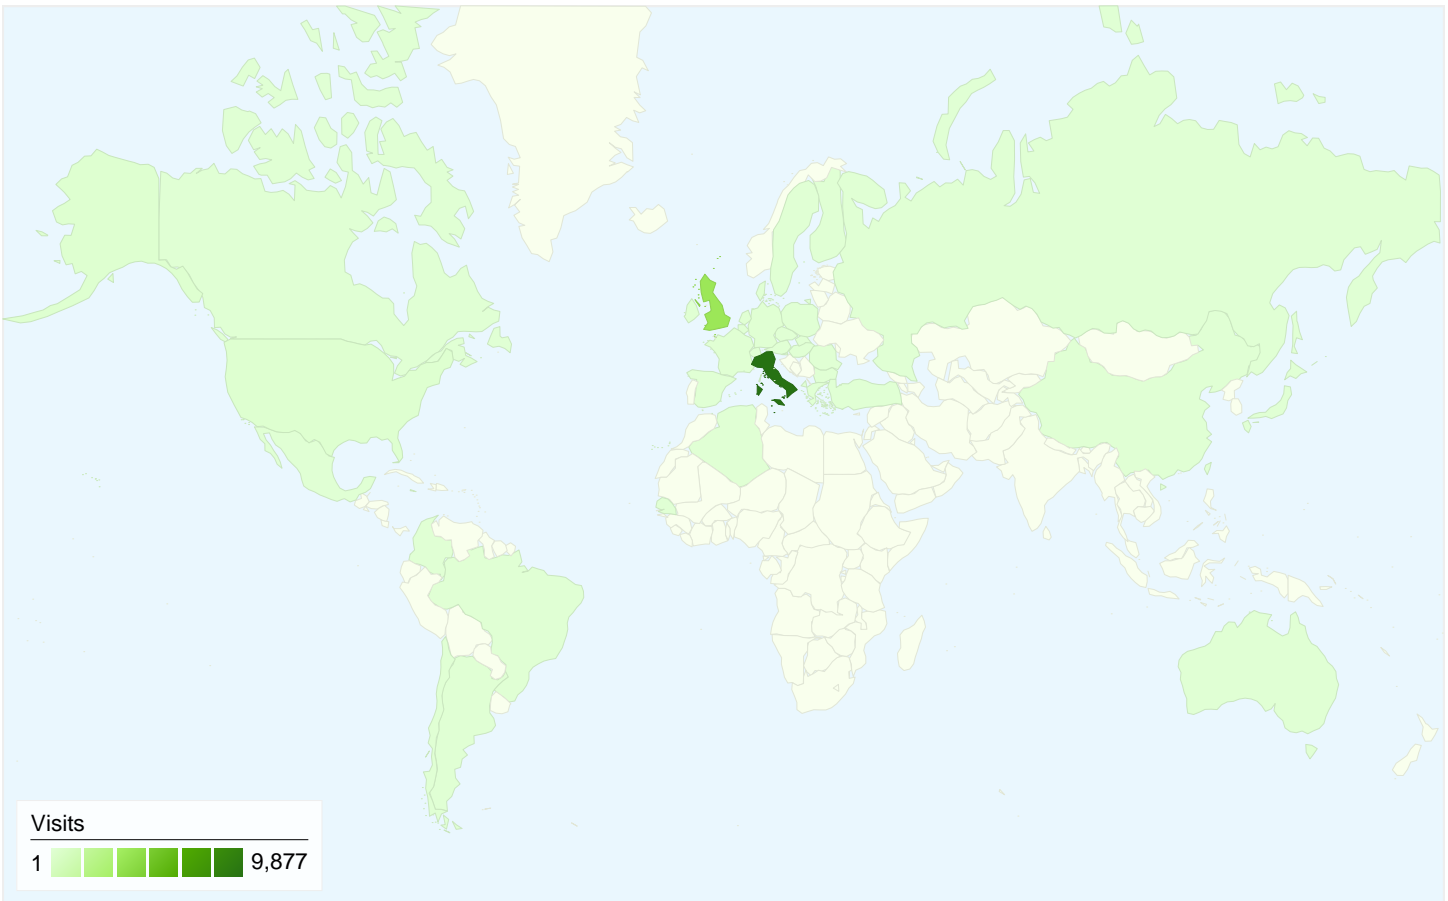

Visitors
8,570

Map Overlay world

Traffic Sources Overview

- **Search Engines**
7,208.00 (51.46%)
- **Direct Traffic**
6,231.00 (44.48%)
- **Referring Sites**
568.00 (4.06%)

Content Overview

Pages	Pageviews	% Pageviews
/rsuibm/	11,372	33.60%
/rsuibm/home.htm	2,410	7.12%
/rsuibm/2008910.htm	1,821	5.38%
/rsuibm/20088ims.htm	1,286	3.80%
/rsuibm/2008901.htm	1,049	3.10%

All traffic sources sent a total of 14,007 visits

44.48% Direct Traffic

4.06% Referring Sites

51.46% Search Engines

Top Traffic Sources

Sources	Visits	% visits	Keywords	Visits	% visits
google (organic)	6,386	45.59%	rsu ibm	952	13.21%
(direct) ((none))	6,231	44.48%	infortunio sul lavoro	124	1.72%
alice (organic)	281	2.01%	reperibilità	120	1.66%
rsuibmsegrate.blogspot.com	209	1.49%	"reskilling"+"ibm"	90	1.25%
msn (organic)	196	1.40%	rsu ibm italia	76	1.05%

Visitors completed 5 goal conversions

5 conversions, Goal 1: Iscrizione

Goal Performance

Goal Conversion Rate

Goal Conversion Rate
 0.04%

Total Goal Value

Total Goal Value
 \$0.00

14,007 visits came from 39 countries/territories

Site Usage

Country/Territory	Visits	Pages/Visit	Avg. Time on Site	% New Visits	Bounce Rate
Italy	9,877	2.17	00:01:26	71.87%	65.40%
United Kingdom	3,676	3.16	00:02:40	29.54%	38.52%
United States	139	1.81	00:01:02	90.65%	84.89%
Ireland	56	1.00	00:00:00	100.00%	100.00%
Germany	53	1.55	00:00:58	81.13%	71.70%
France	47	2.45	00:00:55	78.72%	57.45%
Netherlands	43	1.88	00:01:44	41.86%	51.16%
(not set)	28	1.54	00:00:35	89.29%	82.14%
Switzerland	17	1.53	00:00:12	100.00%	70.59%
Belgium	11	1.18	00:00:02	90.91%	90.91%