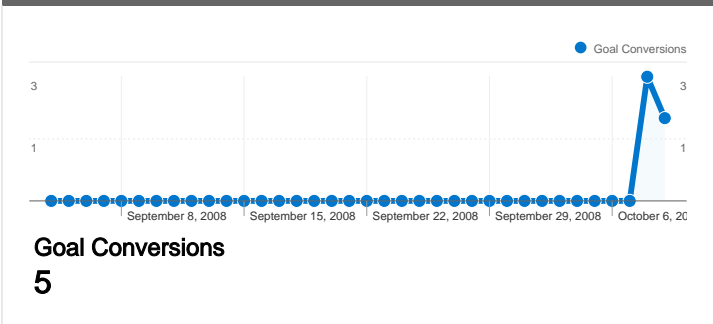

Site Usage

14,007 Visits

58.74% Bounce Rate

33,847 Pageviews

00:01:44 Avg. Time on Site

2.42 Pages/Visit

61.15% % New Visits

Visitors Overview

Visitors
8,570

Map Overlay world

Traffic Sources Overview

- **Search Engines**
7,208.00 (51.46%)
- **Direct Traffic**
6,231.00 (44.48%)
- **Referring Sites**
568.00 (4.06%)

Content Overview

Pages	Pageviews	% Pageviews
/rsuibm/	11,372	33.60%
/rsuibm/home.htm	2,410	7.12%
/rsuibm/2008910.htm	1,821	5.38%
/rsuibm/20088ims.htm	1,286	3.80%
/rsuibm/2008901.htm	1,049	3.10%

Goals Overview

8,570 people visited this site

14,007 Visits

8,570 Absolute Unique Visitors

33,847 Pageviews

2.42 Average Pageviews

00:01:44 Time on Site

58.74% Bounce Rate

Site Usage

Country/Territory	Visits	Pages/Visit	Avg. Time on Site	% New Visits	Bounce Rate
Italy	9,877	2.17	00:01:26	71.87%	65.40%
United Kingdom	3,676	3.16	00:02:40	29.54%	38.52%
United States	139	1.81	00:01:02	90.65%	84.89%
Ireland	56	1.00	00:00:00	100.00%	100.00%
Germany	53	1.55	00:00:58	81.13%	71.70%
France	47	2.45	00:00:55	78.72%	57.45%
Netherlands	43	1.88	00:01:44	41.86%	51.16%
(not set)	28	1.54	00:00:35	89.29%	82.14%
Switzerland	17	1.53	00:00:12	100.00%	70.59%
Belgium	11	1.18	00:00:02	90.91%	90.91%