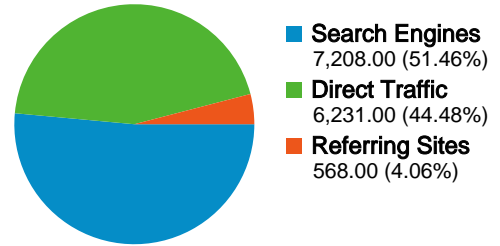

61.15% New Visits

Technical Profile

Browser	Visits	% visits	Connection Speed	Visits	% visits
Internet Explorer	10,615	75.78%	Unknown	5,099	36.40%
Firefox	2,978	21.26%	T1	4,414	31.51%
Mozilla	162	1.16%	DSL	3,473	24.79%
Chrome	107	0.76%	OC3	592	4.23%
Safari	77	0.55%	Dialup	404	2.88%

All traffic sources sent a total of 14,007 visits

44.48% Direct Traffic

4.06% Referring Sites

51.46% Search Engines

Top Traffic Sources

Sources	Visits	% visits	Keywords	Visits	% visits
google (organic)	6,386	45.59%	rsu ibm	952	13.21%
(direct) ((none))	6,231	44.48%	infortunio sul lavoro	124	1.72%
alice (organic)	281	2.01%	reperibilità	120	1.66%
rsuibmsegrate.blogspot.com	209	1.49%	"reskilling"+"ibm"	90	1.25%
msn (organic)	196	1.40%	rsu ibm italia	76	1.05%