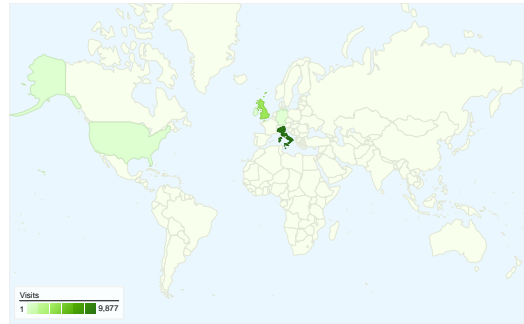

Site Usage

14,007 Visits

58.74% Bounce Rate

33,847 Pageviews

00:01:44 Avg. Time on Site

2.42 Pages/Visit

61.15% % New Visits

Visitors Overview

Visitors
8,570

Map Overlay world

Traffic Sources Overview

- **Search Engines**
7,208.00 (51.46%)
- **Direct Traffic**
6,231.00 (44.48%)
- **Referring Sites**
568.00 (4.06%)

Content Overview

Pages	Pageviews	% Pageviews
/rsuibm/	11,372	33.60%
/rsuibm/home.htm	2,410	7.12%
/rsuibm/2008910.htm	1,821	5.38%
/rsuibm/20088ims.htm	1,286	3.80%
/rsuibm/2008901.htm	1,049	3.10%

Site Usage

Country/Territory	Visits	Pages/Visit	Avg. Time on Site	% New Visits	Bounce Rate
Italy	9,877	2.17	00:01:26	71.87%	65.40%
United Kingdom	3,676	3.16	00:02:40	29.54%	38.52%
United States	139	1.81	00:01:02	90.65%	84.89%
Ireland	56	1.00	00:00:00	100.00%	100.00%
Germany	53	1.55	00:00:58	81.13%	71.70%
France	47	2.45	00:00:55	78.72%	57.45%
Netherlands	43	1.88	00:01:44	41.86%	51.16%
(not set)	28	1.54	00:00:35	89.29%	82.14%
Switzerland	17	1.53	00:00:12	100.00%	70.59%
Belgium	11	1.18	00:00:02	90.91%	90.91%