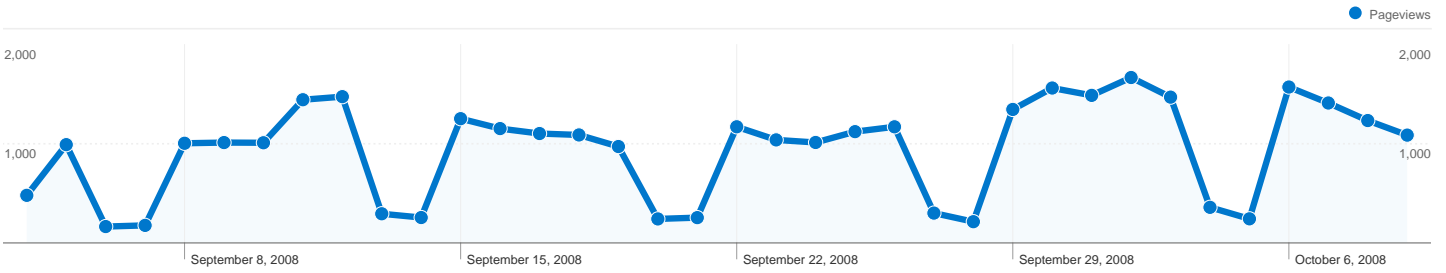

Site Usage

14,007 Visits

58.74% Bounce Rate

33,847 Pageviews

00:01:44 Avg. Time on Site

2.42 Pages/Visit

61.15% % New Visits

Visitors Overview

All traffic sources sent a total of 14,007 visits

44.48% Direct Traffic

4.06% Referring Sites

51.46% Search Engines

Top Traffic Sources

Sources	Visits	% visits	Keywords	Visits	% visits
google (organic)	6,386	45.59%	rsu ibm	952	13.21%
(direct) ((none))	6,231	44.48%	infortunio sul lavoro	124	1.72%
alice (organic)	281	2.01%	reperibilità	120	1.66%
rsuibmsegrate.blogspot.com	209	1.49%	"reskilling"+"ibm"	90	1.25%
msn (organic)	196	1.40%	rsu ibm italia	76	1.05%

Visitors completed 5 goal conversions

5 conversions, Goal 1: Iscrizione

Goal Performance

Goal Conversion Rate

Goal Conversion Rate
 0.04%

Total Goal Value

Total Goal Value
 \$0.00

14,007 visits came from 39 countries/territories

Site Usage

Country/Territory	Visits	Pages/Visit	Avg. Time on Site	% New Visits	Bounce Rate
Italy	9,877	2.17	00:01:26	71.87%	65.40%
United Kingdom	3,676	3.16	00:02:40	29.54%	38.52%
United States	139	1.81	00:01:02	90.65%	84.89%
Ireland	56	1.00	00:00:00	100.00%	100.00%
Germany	53	1.55	00:00:58	81.13%	71.70%
France	47	2.45	00:00:55	78.72%	57.45%
Netherlands	43	1.88	00:01:44	41.86%	51.16%
(not set)	28	1.54	00:00:35	89.29%	82.14%
Switzerland	17	1.53	00:00:12	100.00%	70.59%
Belgium	11	1.18	00:00:02	90.91%	90.91%