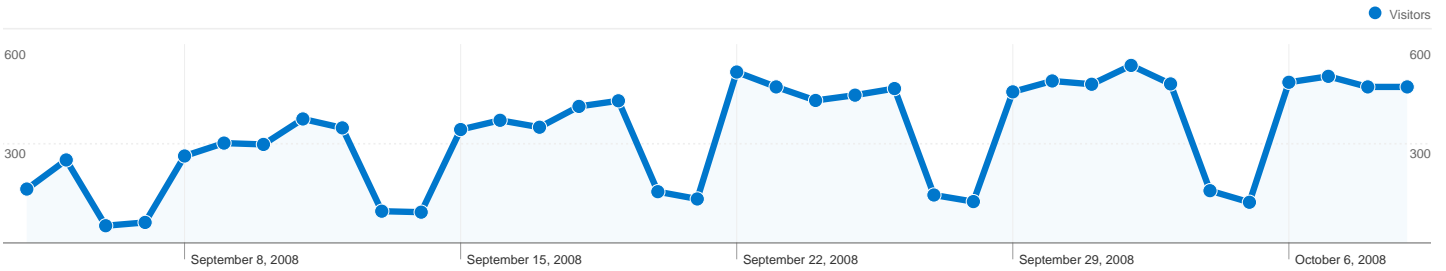

Site Usage

14,007 Visits

58.74% Bounce Rate

33,847 Pageviews

00:01:44 Avg. Time on Site

2.42 Pages/Visit

61.15% % New Visits

Visitors Overview

Visitors
8,570

Map Overlay world

Traffic Sources Overview

- **Search Engines**
7,208.00 (51.46%)
- **Direct Traffic**
6,231.00 (44.48%)
- **Referring Sites**
568.00 (4.06%)

Content Overview

Pages	Pageviews	% Pageviews
/rsuibm/	11,372	33.60%
/rsuibm/home.htm	2,410	7.12%
/rsuibm/2008910.htm	1,821	5.38%
/rsuibm/20088ims.htm	1,286	3.80%
/rsuibm/2008901.htm	1,049	3.10%

Goals Overview

8,570 people visited this site

14,007 Visits

8,570 Absolute Unique Visitors

33,847 Pageviews

2.42 Average Pageviews

00:01:44 Time on Site

58.74% Bounce Rate

Site Usage

Country/Territory	Visits	Pages/Visit	Avg. Time on Site	% New Visits	Bounce Rate
Italy	9,877	2.17	00:01:26	71.87%	65.40%
United Kingdom	3,676	3.16	00:02:40	29.54%	38.52%
United States	139	1.81	00:01:02	90.65%	84.89%
Ireland	56	1.00	00:00:00	100.00%	100.00%
Germany	53	1.55	00:00:58	81.13%	71.70%
France	47	2.45	00:00:55	78.72%	57.45%
Netherlands	43	1.88	00:01:44	41.86%	51.16%
(not set)	28	1.54	00:00:35	89.29%	82.14%
Switzerland	17	1.53	00:00:12	100.00%	70.59%
Belgium	11	1.18	00:00:02	90.91%	90.91%