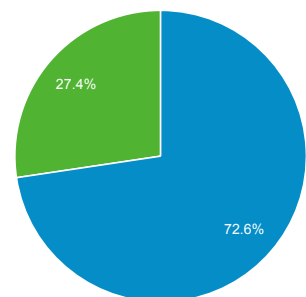

Overview

Dec 31, 2012 - Dec 29, 2013: Unique Visitors
Jan 2, 2012 - Dec 30, 2012: Unique Visitors

22,624 people visited this site

Returning Visitor (blue) New Visitor (green)

Dec 31, 2012 - Dec 29, 2013

Jan 2, 2012 - Dec 30, 2012

Language

1. en-us

Visits % Visits

Dec 31, 2012 - Dec 29, 2013 50,878 76.00%

Jan 2, 2012 - Dec 30, 2012 43,207 78.68%

% Change 17.75% -3.41%

2. it		
Dec 31, 2012 - Dec 29, 2013	11,940	 17.84%
Jan 2, 2012 - Dec 30, 2012	8,809	 16.04%
% Change	35.54%	11.18%
3. it-it		
Dec 31, 2012 - Dec 29, 2013	3,391	 5.07%
Jan 2, 2012 - Dec 30, 2012	2,475	 4.51%
% Change	37.01%	12.38%
4. en		
Dec 31, 2012 - Dec 29, 2013	571	 0.85%
Jan 2, 2012 - Dec 30, 2012	306	 0.56%
% Change	86.60%	53.06%
5. en-gb		
Dec 31, 2012 - Dec 29, 2013	149	 0.22%
Jan 2, 2012 - Dec 30, 2012	75	 0.14%
% Change	98.67%	62.96%
6. pl		
Dec 31, 2012 - Dec 29, 2013	13	 0.02%
Jan 2, 2012 - Dec 30, 2012	13	 0.02%
% Change	0.00%	-17.97%
7. fr		
Dec 31, 2012 - Dec 29, 2013	2	 0.00%
Jan 2, 2012 - Dec 30, 2012	0	 0.00%
% Change	100.00%	100.00%
8. ro		
Dec 31, 2012 - Dec 29, 2013	2	 0.00%
Jan 2, 2012 - Dec 30, 2012	0	 0.00%
% Change	100.00%	100.00%
9. (not set)		
Dec 31, 2012 - Dec 29, 2013	0	 0.00%
Jan 2, 2012 - Dec 30, 2012	9	 0.02%
% Change	-100.00%	-100.00%
10. de-de		
Dec 31, 2012 - Dec 29, 2013	0	 0.00%
Jan 2, 2012 - Dec 30, 2012	2	 0.00%
% Change	-100.00%	-100.00%