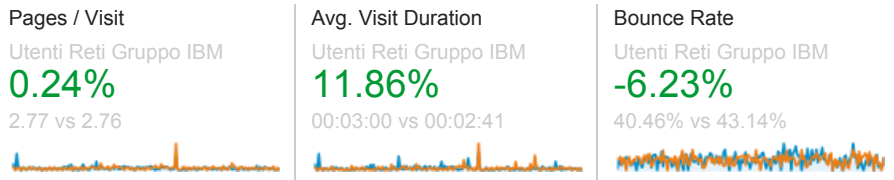

http://www.lomb.cgil.it/rsuibm/ - http://www.lomb.cgil.it/rsuibm/
www.lomb.cgil.it/rsuibm/

Audience Overview

Dec 31, 2012 - Dec 29, 2013
Compare to: Jan 2, 2012 - Dec 30, 2012

This report is based on 249,632 visits (46.38% of visits). [Learn more](#)

Overview

Dec 31, 2012 - Dec 29, 2013: Unique Visitors
Jan 2, 2012 - Dec 30, 2012: Unique Visitors

22,624 people visited this site

Returning Visitor (blue) New Visitor (green)

Dec 31, 2012 - Dec 29, 2013

Jan 2, 2012 - Dec 30, 2012