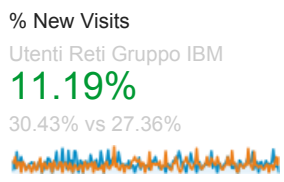

http://www.lomb.cgil.it/rsuibm/ - http://www.lomb.cgil.it/rsuibm/
www.lomb.cgil.it/rsuibm/

Audience Overview

Dec 31, 2012 - Dec 29, 2013
Compare to: Jan 2, 2012 - Dec 30, 2012

This report is based on 249,632 visits (46.38% of visits). [Learn more](#)

Overview

Dec 31, 2012 - Dec 29, 2013: Unique Visitors
Jan 2, 2012 - Dec 30, 2012: Unique Visitors

22,624 people visited this site

Returning Visitor (blue) New Visitor (green)

Dec 31, 2012 - Dec 29, 2013

Jan 2, 2012 - Dec 30, 2012