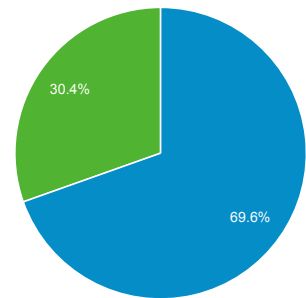

Overview

Dec 31, 2012 - Dec 29, 2013: Unique Visitors
Jan 2, 2012 - Dec 30, 2012: Unique Visitors

22,624 people visited this site

Returning Visitor (blue) New Visitor (green)

Dec 31, 2012 - Dec 29, 2013

Jan 2, 2012 - Dec 30, 2012

Language

1. en-us

Visits % Visits

Dec 31, 2012 - Dec 29, 2013 50,878 76.00%

Jan 2, 2012 - Dec 30, 2012 43,207 78.68%

% Change 17.75% -3.41%

2. it		
Dec 31, 2012 - Dec 29, 2013	11,940	 17.84%
Jan 2, 2012 - Dec 30, 2012	8,809	 16.04%
% Change	35.54%	11.18%
3. it-it		
Dec 31, 2012 - Dec 29, 2013	3,391	 5.07%
Jan 2, 2012 - Dec 30, 2012	2,475	 4.51%
% Change	37.01%	12.38%
4. en		
Dec 31, 2012 - Dec 29, 2013	571	 0.85%
Jan 2, 2012 - Dec 30, 2012	306	 0.56%
% Change	86.60%	53.06%
5. en-gb		
Dec 31, 2012 - Dec 29, 2013	149	 0.22%
Jan 2, 2012 - Dec 30, 2012	75	 0.14%
% Change	98.67%	62.96%
6. pl		
Dec 31, 2012 - Dec 29, 2013	13	 0.02%
Jan 2, 2012 - Dec 30, 2012	13	 0.02%
% Change	0.00%	-17.97%
7. fr		
Dec 31, 2012 - Dec 29, 2013	2	 0.00%
Jan 2, 2012 - Dec 30, 2012	0	 0.00%
% Change	100.00%	100.00%
8. ro		
Dec 31, 2012 - Dec 29, 2013	2	 0.00%
Jan 2, 2012 - Dec 30, 2012	0	 0.00%
% Change	100.00%	100.00%
9. (not set)		
Dec 31, 2012 - Dec 29, 2013	0	 0.00%
Jan 2, 2012 - Dec 30, 2012	9	 0.02%
% Change	-100.00%	-100.00%
10. de-de		
Dec 31, 2012 - Dec 29, 2013	0	 0.00%
Jan 2, 2012 - Dec 30, 2012	2	 0.00%
% Change	-100.00%	-100.00%