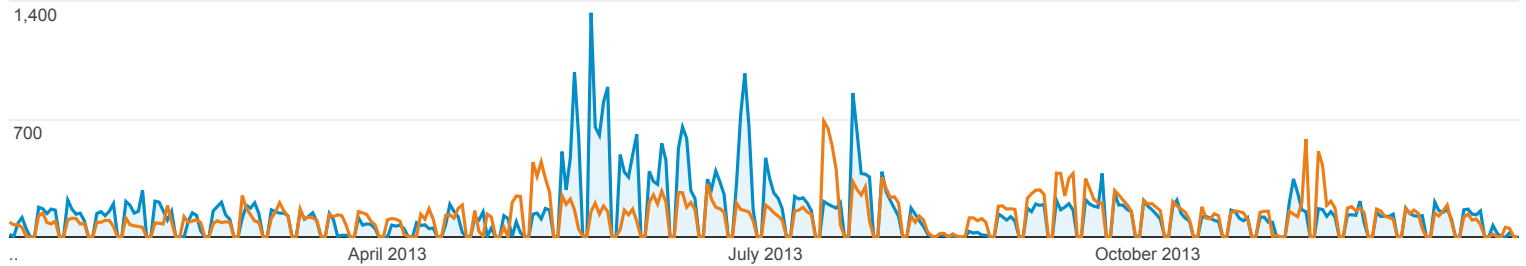

http://www.lomb.cgil.it/rsuibm/ - http://www.lomb.cgil.it/rsuibm/
www.lomb.cgil.it/rsuibm/

Audience Overview

Dec 31, 2012 - Dec 29, 2013
Compare to: Jan 2, 2012 - Dec 30, 2012

This report is based on 249,632 visits (46.38% of visits). [Learn more](#)

Overview

Dec 31, 2012 - Dec 29, 2013: Unique Visitors
Jan 2, 2012 - Dec 30, 2012: Unique Visitors

22,624 people visited this site

Returning Visitor (blue) New Visitor (green)

Dec 31, 2012 - Dec 29, 2013

Jan 2, 2012 - Dec 30, 2012